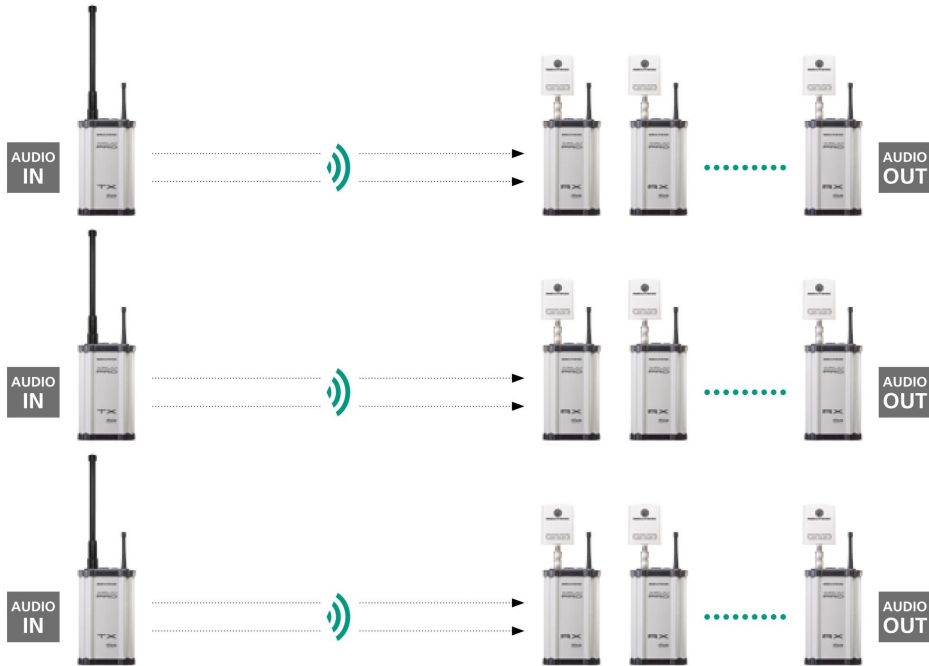

XIRIUM PRO – the expansion ...

... of the system to a digital wireless audio solution with up to 6 audio channels.

The system may be expanded to six sound channels for the transmission of several, discrete audio signals. For this purpose three TX transmitters may be operated in parallel. This set up allows the use of an unlimited number of RX receivers.