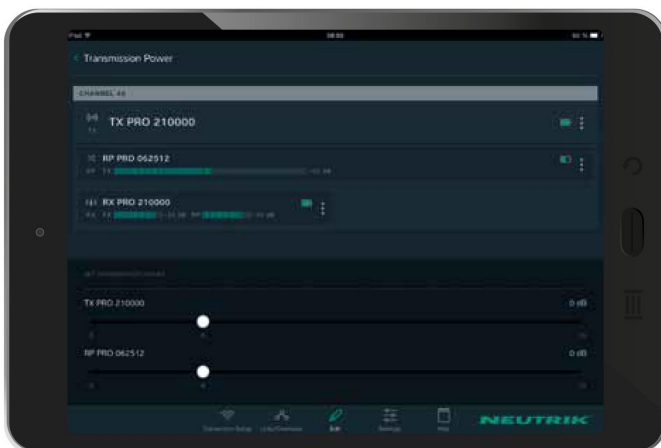

XIRIUM PRO software app

Available for iPad and Android tablets, the user friendly XIRIUM PRO app provides enhanced setup functions and allows monitoring and control of XIRIUM PRO devices.

iOS and Android

App Store

Google play

XIRIUM PRO Europe Software App

XIRIUM PRO Software

The XIRIUM PRO app facilitates the setting of all function parameters and the monitoring of the wireless devices with iOS or Android devices.

The software makes optimising the aerial alignment respectively determining the location of the repeater a breeze and also serves as a useful tool during set up. The XIRIUM PRO app facilitates the setting of all function parameters (e.g. delay time, etc.) and the monitoring (e.g. signal strength, battery power, etc.). Future functional expansion or performance optimisation of the wireless devices can easily be accomplished via the firmware update function.