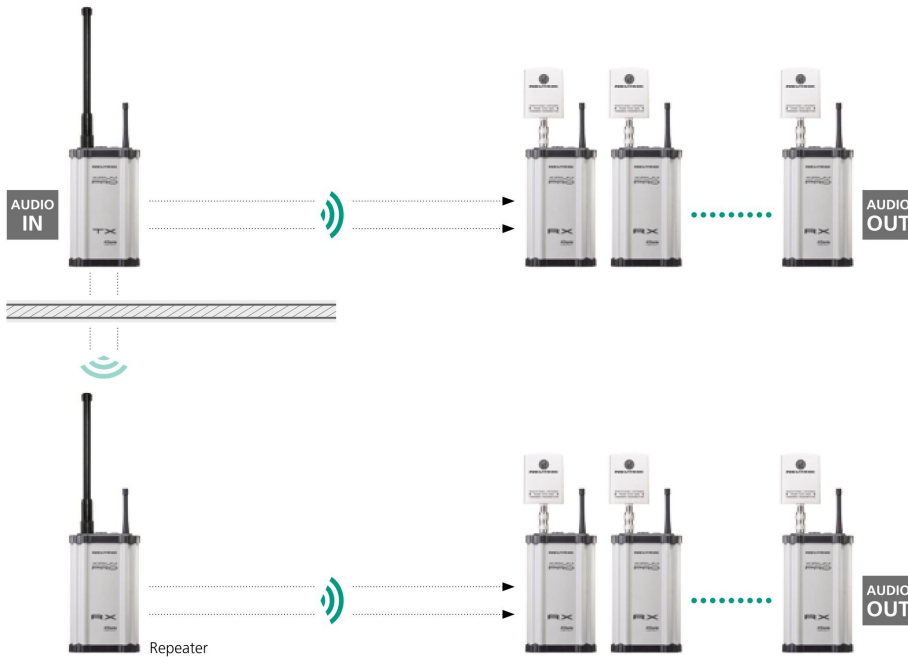

The software makes optimising the aerial alignment respectively determining the location of the repeater a breeze and also serves as a useful tool during set up. The XIRIUM PRO app facilitates the setting of all function parameters (e.g. delay time, etc.) and the monitoring (e.g. signal strength, battery power, etc.). Future functional expansion or performance optimisation of the wireless devices can easily be accomplished via the firmware update function.

XIRIUM PRO – the expansion ...

... of the system to a digital wireless audio solution with up to 6 audio channels.

The system may be expanded to six sound channels for the transmission of several, discrete audio signals. For this purpose three TX transmitters may be operated in parallel. This set up allows the use of an unlimited number of RX receivers.

XIRIUM PRO app
iOS and Android

XIRIUM PRO Europe Breaking Barriers

XIRIUM PRO – breaking wireless barriers ...

... extending the range with a repeater.

The RX can either be used as a receiver or, by changing the output module to a repeater module, as a repeater. In repeater mode the RX forwards the audio signal received from the TX without any changes, which in turn can now be received by an unlimited number of RX receivers set to reception mode. The repeater represents the perfect addition to the system: it doubles the range of the system and helps to overcome walls, corners or other obstacles.